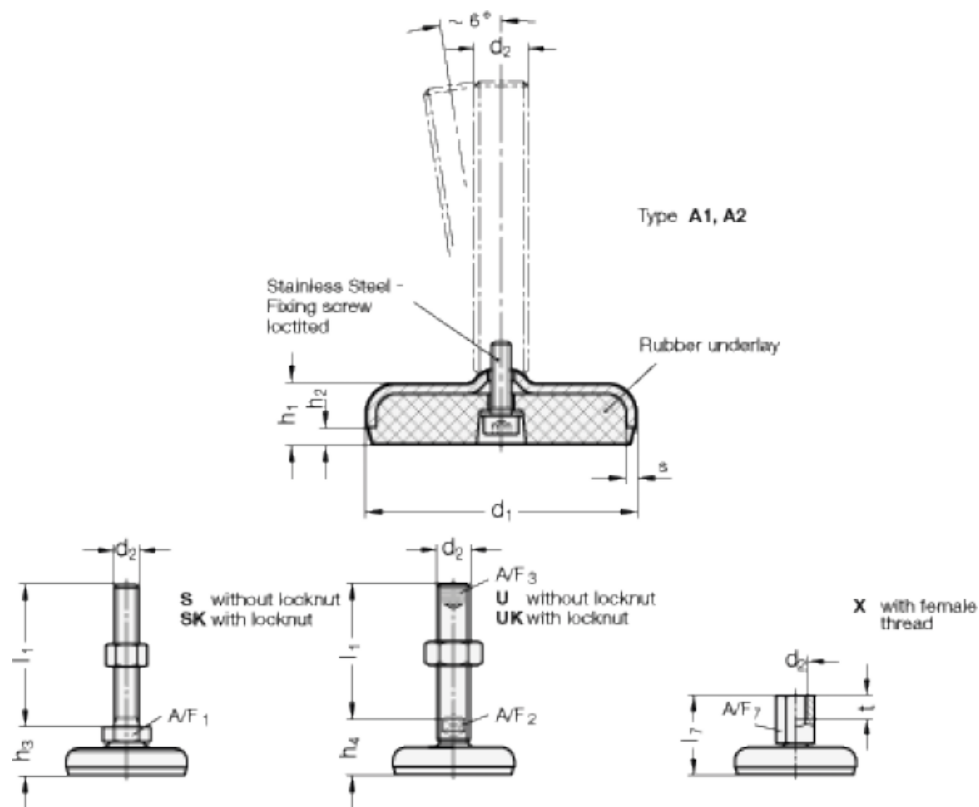

Data Sheet

Article number: 2030120M24200A2UK

Description: E+G levelling foot
GN 30-120-M24-200-A2-UK

Note: UK With nut, Hexagon socket at the top, Wrench flat at the bottom

Measures

A/F2 = 19
A/F3 = 12
d1 = 120
d2 = M24
h1 = 22
h2 = 6
h4 = 42
l1 = 200

s = 4